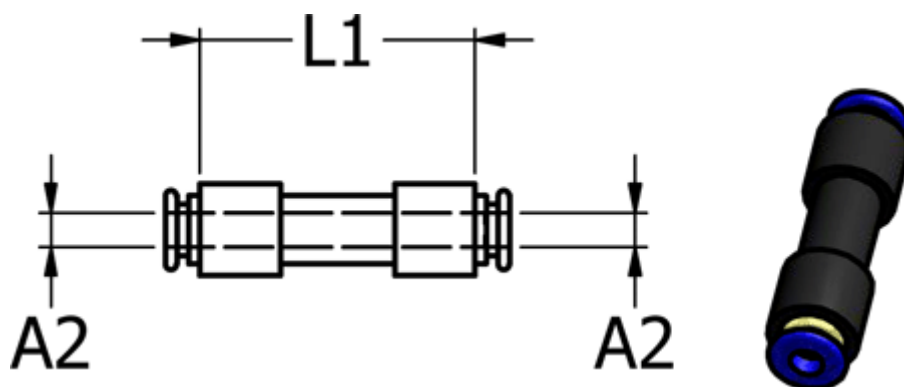

Data Sheet

Article number: 586PU4

Description: Mini Push-in PU straight connection 4 Ø4/Ø4

Measures

Ext. hose diameter A2 = 4 mm

L1 = 14.5